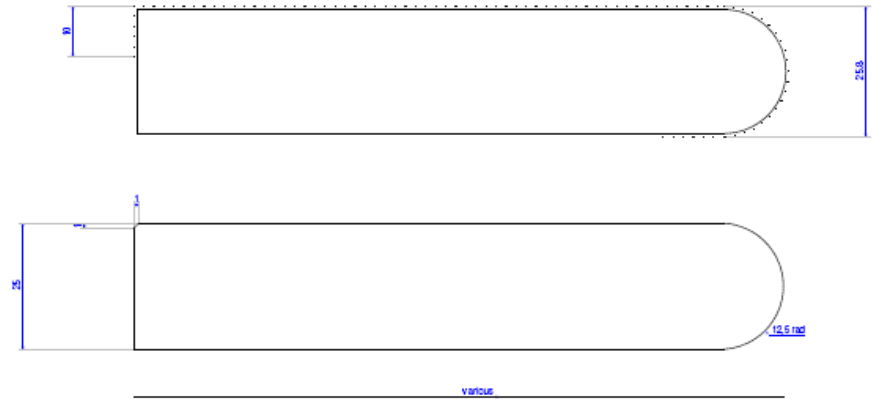

Veneered Window Board

Description	Product Code	Pack Qty	Thickness (mm)	Width (mm)	Length (mm)
Window Board	WBV1MR25219AWOUL3660	Single pieces	25	219	3660
Window Board	WBV1MR25244AWOUL3660	Single pieces	25	244	3660