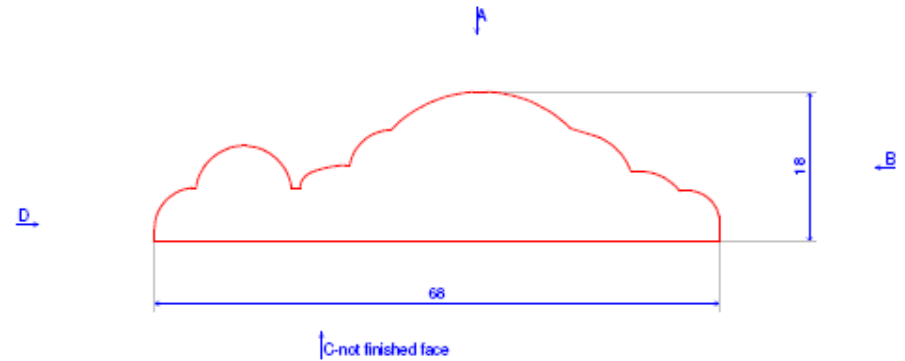

Manufactured to Order

Dado Rail 2

Description	Product Code	Pack Qty	Thickness (mm)	Width (mm)	Length (mm)
Dado Rail 2	SP0242	To order	18	68	To order

The mark of responsible forestry
SA-COC-1335

© 1996 FSC A.C.