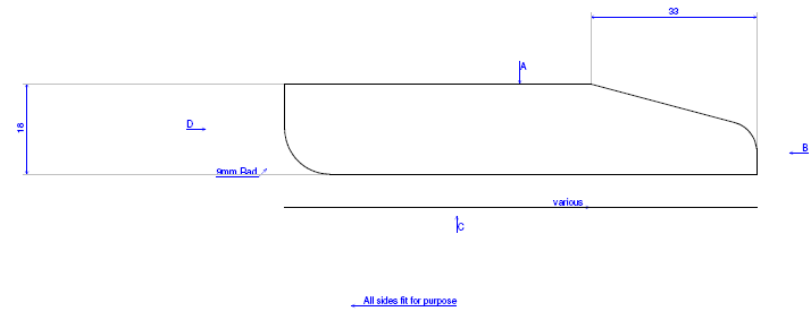

## Dual Skirting

Description	Product Code	Pack Qty	Thickness (mm)	Width (mm)	Length (mm)
Dual Skirting	Various	To Order	To order	To order	To Order

The mark of responsible forestry  
SA-COC-1335

© 1996 FSC A.C.