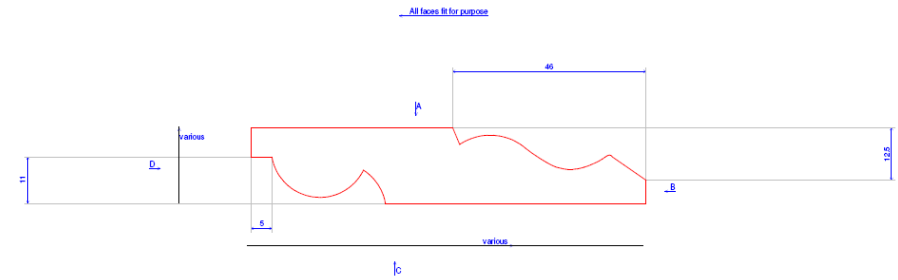

# Manufactured to Order

## Dual Skirting

Description	Product Code	Pack Qty	Thickness (mm)	Width (mm)	Length (mm)
Dual Skirting	Various	To Order	To order	To order	To Order

The mark of responsible forestry  
SA-COC-1335

© 1996 FSC A.C.