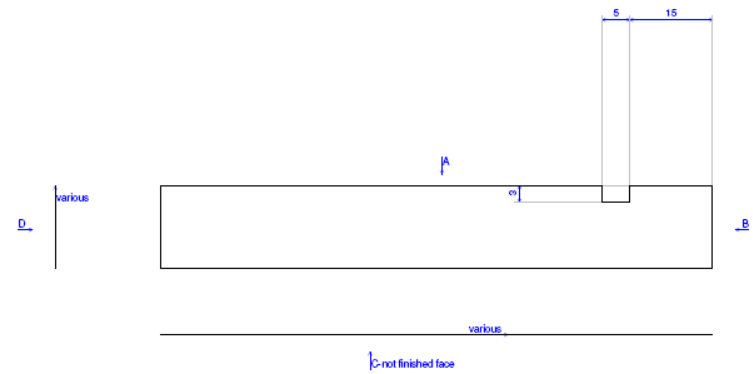

Manufactured to Order

Square and Grooved

Description	Product Code	Pack Qty	Thickness (mm)	Width (mm)	Length (mm)
Square and Grooved	SP	To Order	To order	To order	To Order

The mark of responsible forestry
SA-COC-1335