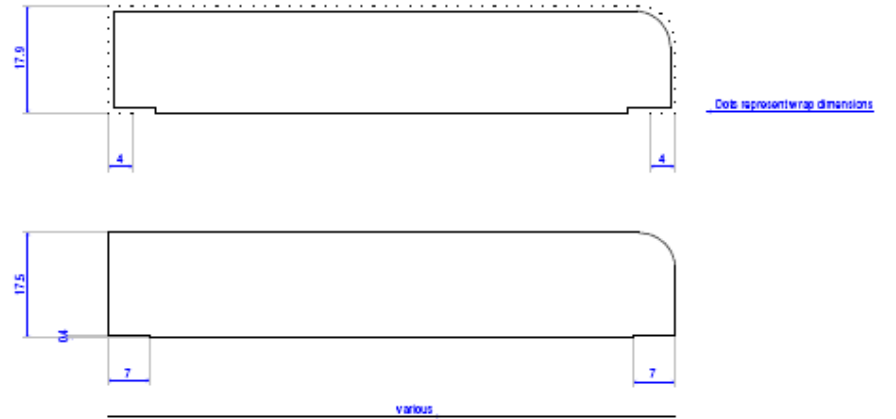

## Rounded One Edge

Description	Product Code	Pack Qty	Thickness (mm)	Width (mm)	Length (mm)
Rounded One Edge	R106VMR18068AWOUL4200	Single pieces	18	68	4200
Rounded One Edge	R106VMR18094AWOUL4200	Single pieces	18	94	4200
Rounded One Edge	R106VMR18144AWOUL4200	Single pieces	18	144	4200