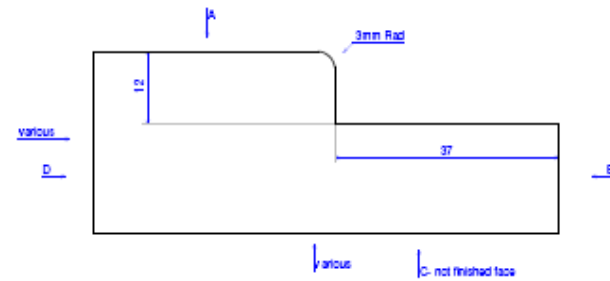

Door Casing Standard

Description	Product Code	Pack Qty	Thickness (mm)	Width (mm)	Length (mm)
Door Casing	DC4A	20(min)	30	To order	Sets

The mark of responsible forestry
SA-COC-1335

© 1996 FSC A.C.

W Howard Limited