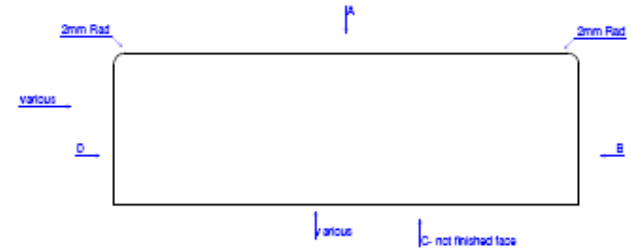

Door Lining standard

Description	Product Code	Pack Qty	Thickness (mm)	Width (mm)	Length (mm)
Door Lining	DL3A	20(min)	25	To Order	Sets
Door Lining	DL3A	20(min)	30	To Order	Sets

The mark of responsible forestry
SA-COC-1335