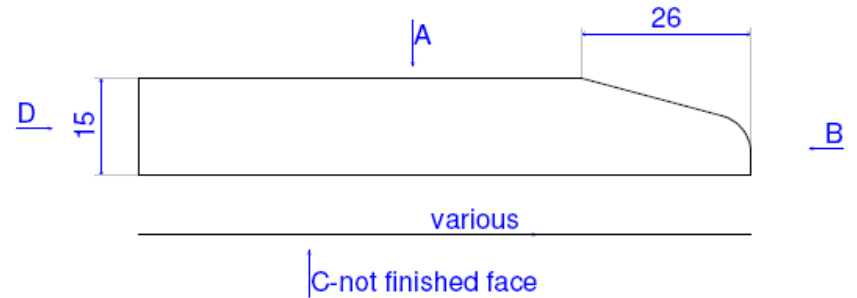

Skirting Boards & Architraves

Chamfered & Rounded

Description	Product Code	Pack Qty	Thickness (mm)	Width (mm)	Length (mm)
Chamfered & Rounded	CR1MR15044P5400	440	15	44	5400
Chamfered & Rounded	CR1MR15044P5400	440	15	44	5400
Chamfered & Rounded	CR1MR15044P5400	440	15	44	5400