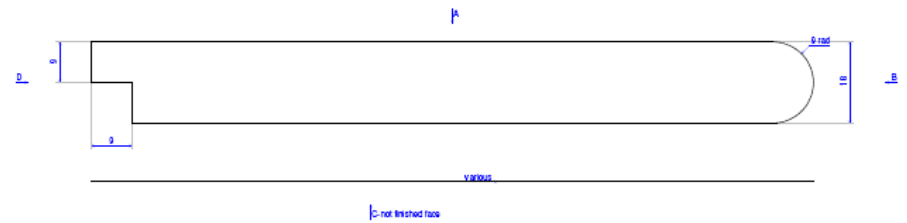

Window Board

Description	Product Code	Pack Qty	Thickness (mm)	Width (mm)	Length (mm)
Window Board	WBMR18144P5400	112	18	144	5400
Window Board	WBMR18194P5400	80	18	194	5400

The mark of responsible forestry
SA-COC-1335