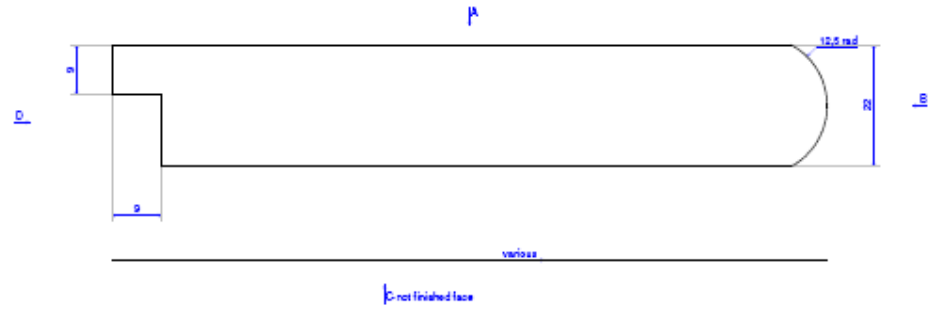

Window Board

Description	Product Code	Pack Qty	Thickness (mm)	Width (mm)	Length (mm)
Window Board	WBMR22219P5400	60	22	219	5400
Window Board	WBMR22244P5400	52	22	244	5400
Window Board	WBMR22294P5400	45	22	294	5400