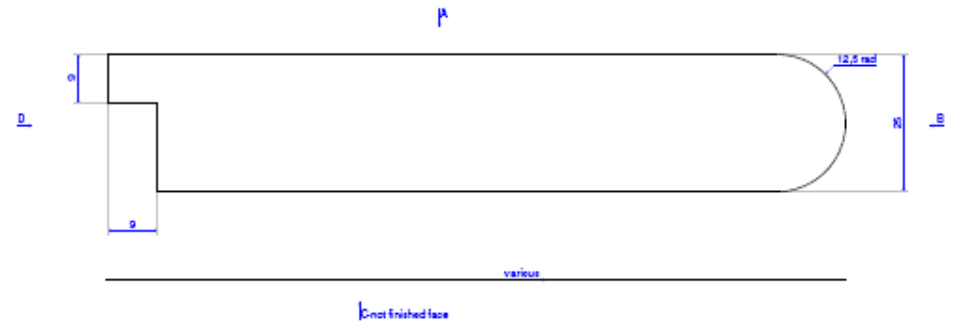

# Window Board

Description	Product Code	Pack Qty	Thickness (mm)	Width (mm)	Length (mm)
Window Board	WBMR25194P5400	60	25	194	5400
Window Board	WBMR25219P5400	52	25	219	5400
Window Board	WBMR25244P5400	48	25	244	5400
Window Board	WBMR25294P5400	39	25	294	5400
Window Board	WBMR25144P5400	91	25	144	3660
Window Board	WBMR25168P5400	84	25	168	3660
Window Board	WBMR25194P3660	85	25	194	3660
Window Board	WBMR25219P3660	76	25	219	3660
Window Board	WBMR25244P3660	68	25	244	3660
Window Board	WBMR25269P3660	60	25	269	3660
Window Board	WBMR25294P3660	57	25	294	3660