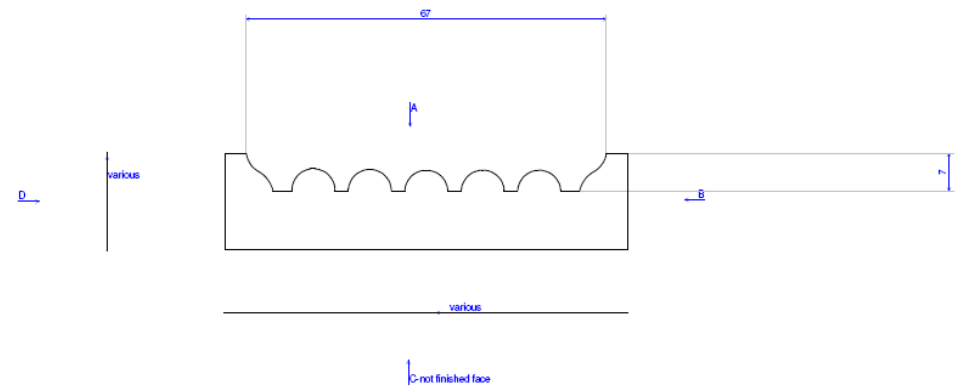

## Reeded 2

Description	Product Code	Pack Qty	Thickness (mm)	Width (mm)	Length (mm)
Reeded 2	SP1051	To Order	To order	88	To Order

The mark of responsible forestry  
SA-COC-1335

© 1996 FSC A.C.