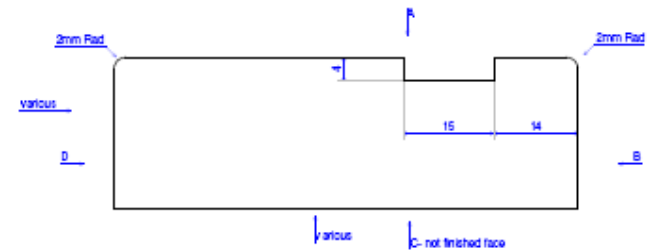

## Fire Rated FD30

Description	Product Code	Pack Qty	Thickness (mm)	Width (mm)	Length (mm)
Door Lining FD30	FL2A	20(min)	25	To order	Sets
Door Lining FD30	FL2A	20(min)	30	To order	Sets

The mark of responsible forestry  
SA-COC-1335