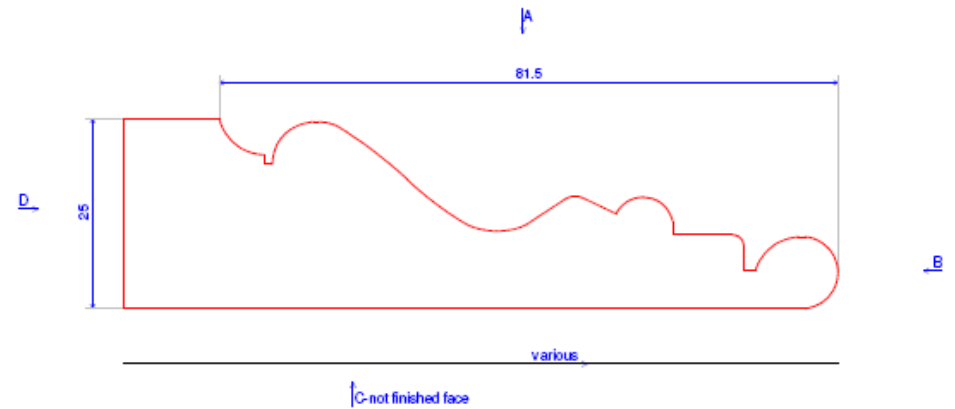

Manufactured to Order

Georgian

Description	Product Code	Pack Qty	Thickness (mm)	Width (mm)	Length (mm)
Georgian	SP0114	To Order	To order	To order	To Order

The mark of responsible forestry
SA-COC-1335

© 1996 FSC A.C.