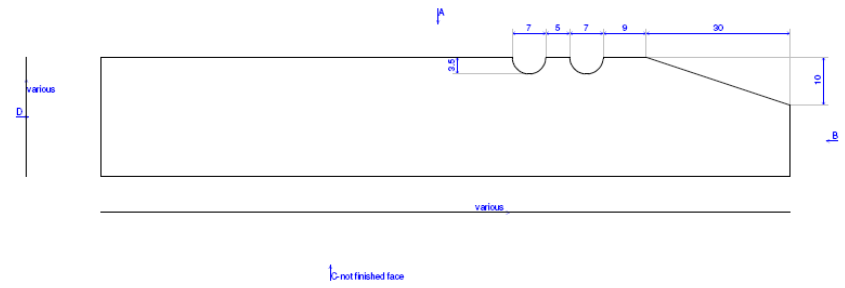

Manufactured to Order

Chamfered and Twice Fluted

Description	Product Code	Pack Qty	Thickness (mm)	Width (mm)	Length (mm)
Chamfered and Twice Fluted	SP0435	To Order	To order	To order	To Order

The mark of responsible forestry
SA-COC-1335
© 1996 FSC A.C.