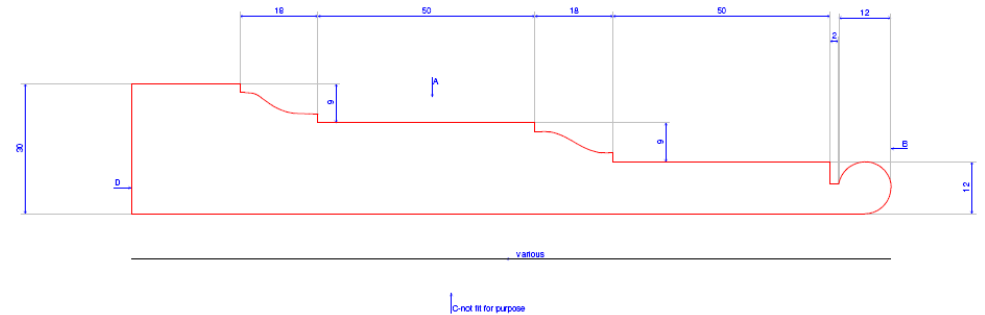

Manufactured to Order

Victorian

Description	Product Code	Pack Qty	Thickness (mm)	Width (mm)	Length (mm)
Victorian	SP1730	To Order	To order	To order	To Order

The mark of responsible forestry
SA-COC-1335

© 1996 FSC A.C.