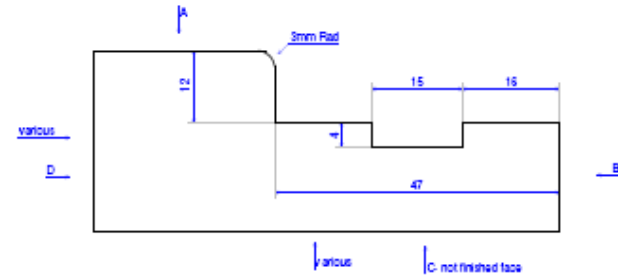

Door Casings

Fire Rated FD30

Description	Product Code	Pack Qty	Thickness (mm)	Width (mm)	Length (mm)
Door Casing FD30	DCFS	20(min)	30	To order	Sets

The mark of responsible forestry

W Howard Limited

The Leading Edge in MDF Moulding