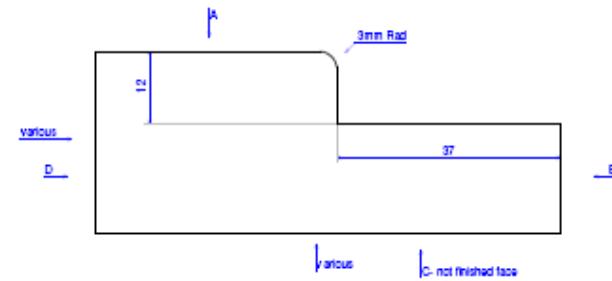

Door Casing Standard

Description	Product Code	Pack Qty	Thickness (mm)	Width (mm)	Length (mm)
Door Casing	DCS	20(min)	30	To order	Sets

The mark of responsible forestry

W Howard Limited
The Leading Edge in MDF Moulding
 Lower Green lane, Astley, Manchester M29 7JZ
 Tel: +44(0)1942 881900 Fax: +44(0)1942 891544
 Email: info@whoward.co.uk
www.primermould.co.uk