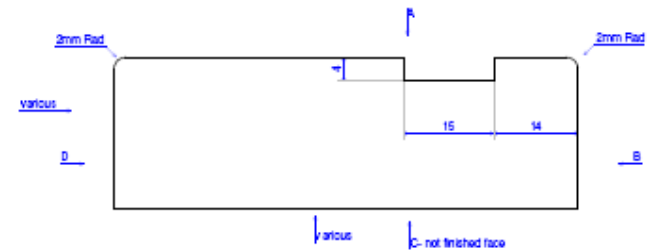

# Door Lining

## Fire Rated FD30

Description	Product Code	Pack Qty	Thickness (mm)	Width (mm)	Length (mm)
Door Lining FD30	DLFS	20(min)	25	To order	Sets
Door Lining FD30	DLFS	20(min)	30	To order	Set

The mark of responsible forestry