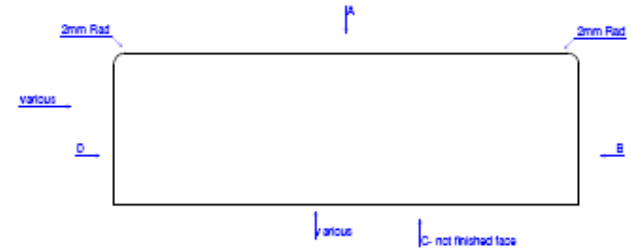

## Door Lining standard

Description	Product Code	Pack Qty	Thickness (mm)	Width (mm)	Length (mm)
Door Lining	DLS	20(min)	25	To Order	Set
Door Lining	DLS	20(min)	30	To Order	Set

The mark of responsible forestry