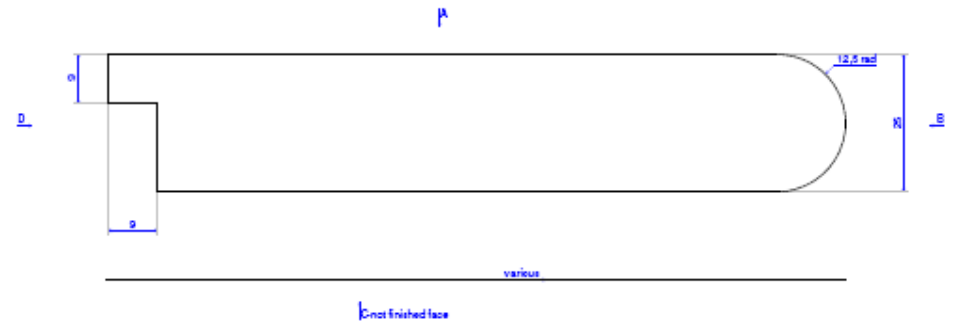

## Window Board

Description	Product Code	Pack Qty	Thickness (mm)	Width (mm)	Length (mm)
Window Board	WBMR25194P5400	60	25	194	5400
Window Board	WBMR25219P5400	52	25	219	5400
Window Board	WBMR25244P5400	48	25	244	5400
Window Board	WBMR25269P5400	40	25	269	5400
Window Board	WBMR25294P5400	39	25	294	5400
Window Board	WBMR25144P5400	91	25	144	3660
Window Board	WBMR25168P5400	84	25	168	3660
Window Board	WBMR25194P3660	85	25	194	3660
Window Board	WBMR25219P3660	76	25	219	3660
Window Board	WBMR25244P3660	68	25	244	3660
Window Board	WBMR25269P3660	60	25	269	3660
Window Board	WBMR25294P3660	57	25	294	3660