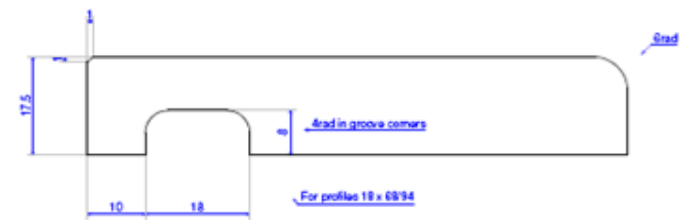

Polyco Skirting Boards and Architraves

Rounded One Edge

Description	Colours Available	Thickness (mm)	Width (mm)	Length (mm)
Rounded One Edge		18	68	4400
Rounded One Edge	White, Golden Oak, Mahogany, Light Oak, Rosewood	18	94	4400
Rounded One Edge		18	119	4400
Rounded one Edge		18	144	4400