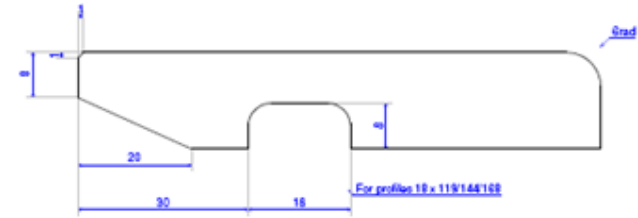

Polyco Skirting Boards and Architraves

Rounded One Edge

Description	Colours Available	Thickness (mm)	Width (mm)	Length (mm)
Rounded One Edge		18	68	4400
Rounded One Edge	White, Golden Oak, Mahogany, Light Oak, Rosewood	18	94	4400
Rounded One Edge		18	119	4400
Rounded one Edge		18	144	4400