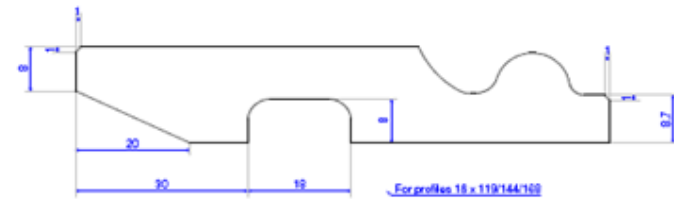

Polyco Skirting Boards and Architraves

Torus

| Description | Colours Available | Thickness (mm) | Width (mm) | Length (mm) |
|-------------|--|----------------|------------|-------------|
| Torus | White, Golden Oak, Mahogany, Light Oak, Rosewood | 18 | 68 | 4400 |
| Torus | | 18 | 94 | 4400 |
| Torus | | 18 | 119 | 4400 |
| Torus | | 18 | 144 | 4400 |