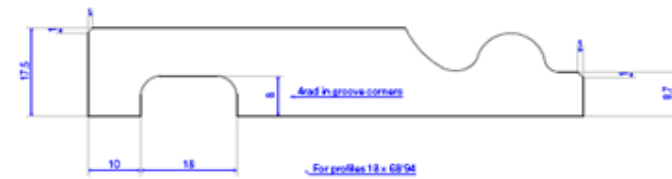

Polyco Skirting Boards and Architraves

Torus

| Description | Colours Available | Thickness (mm) | Width (mm) | Length (mm) |
|-------------|--|----------------|------------|-------------|
| Torus | White, Golden Oak, Mahogany, Light Oak, Rosewood | 18 | 68 | 4400 |
| Torus | | 18 | 94 | 4400 |
| Torus | | 18 | 119 | 4400 |
| Torus | | 18 | 144 | 4400 |