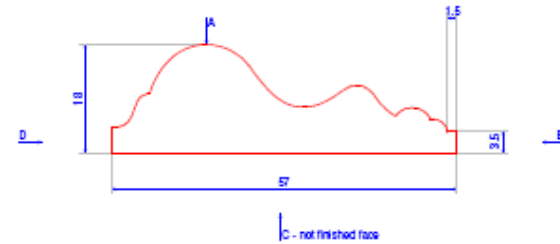

Dado Rail

Description	Product Code	Pack Qty	Thickness (mm)	Width (mm)	Length (mm)
Dado Rail	DR1MR18057P5400	272	18	57	5400

The mark of responsible forestry

W Howard Limited

The Leading Edge in MDF Moulding