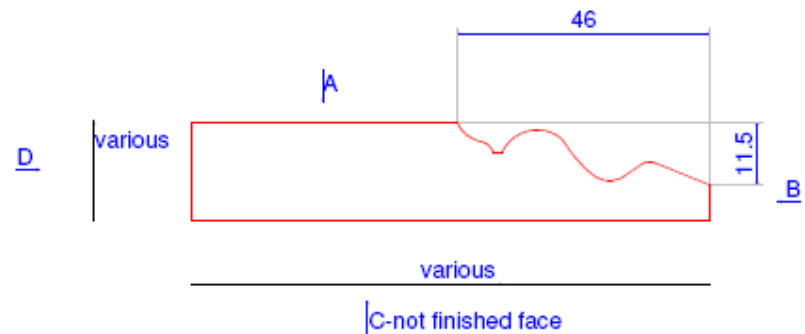

Skirting Boards and Architraves

Ogee 4

Description	Product Code	Pack Qty	Thickness (mm)	Width (mm)	Length (mm)
Ogee 4	OG4MR18057P5400	272	18	57	5400
Ogee 4	OG4MR18068P5400	224	18	68	5400
Ogee 4	OG4MR18094P5400	170	18	94	5400
Ogee 4	OG4MR18119P5400	128	18	119	5400
Ogee 4	OG4MR18144P5400	112	18	144	5400
Ogee 4	OG4MR18168P5400	96	18	168	5400