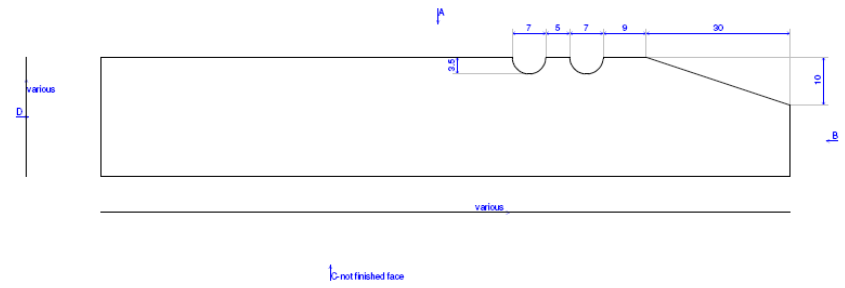

## Chamfered and Twice Fluted

Description	Product Code	Pack Qty	Thickness (mm)	Width (mm)	Length (mm)
Chamfered and Twice Fluted	SP0435	To Order	To order	To order	To Order

The mark of responsible forestry