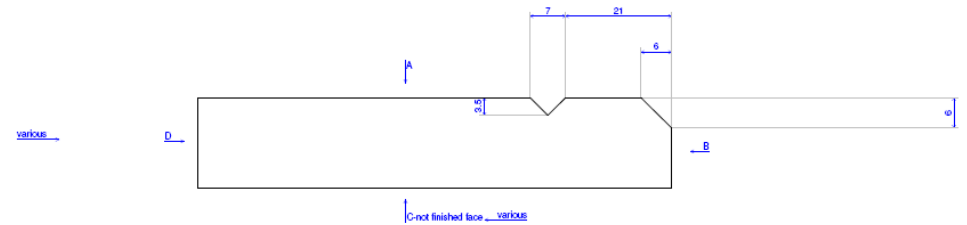

Manufactured to Order

Chamfered with single V groove

Description	Product Code	Pack Qty	Thickness (mm)	Width (mm)	Length (mm)
Chamfered with single v groove	SP0120	To Order	To order	To order	To Order

The mark of responsible forestry