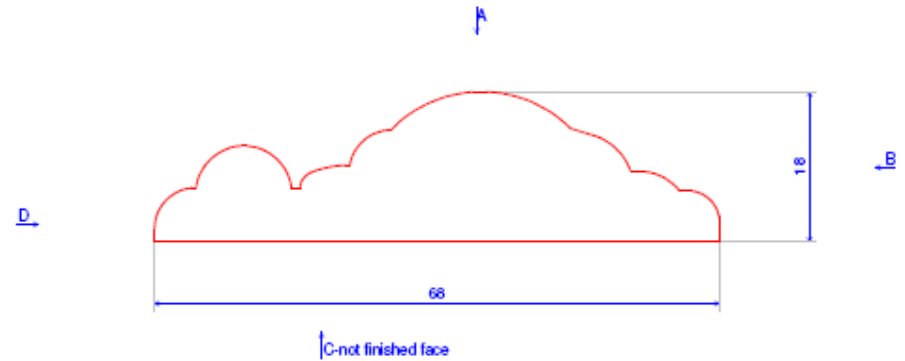

Manufactured to Order

Dado Rail 2

Description	Product Code	Pack Qty	Thickness (mm)	Width (mm)	Length (mm)
Dado Rail 2	SP0242	To order	18	68	To order

The mark of responsible forestry

W Howard Limited

The Leading Edge in MDF Moulding