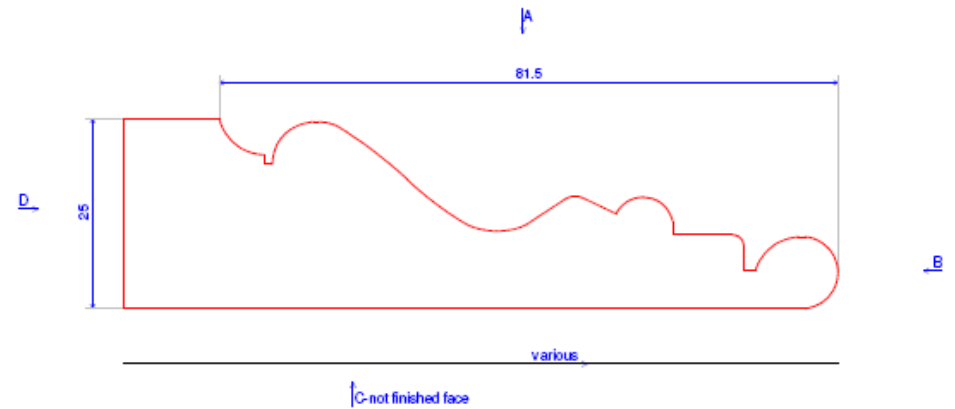

Manufactured to Order

Georgian

Description	Product Code	Pack Qty	Thickness (mm)	Width (mm)	Length (mm)
Georgian	SP0114	To Order	25	94 (min)	To Order

The mark of responsible forestry

W Howard Limited

The Leading Edge in MDF Moulding