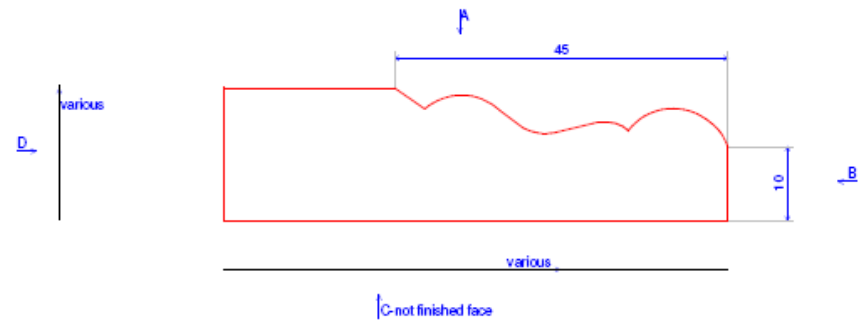

Manufactured to Order

Moulded

Description	Product Code	Pack Qty	Thickness (mm)	Width (mm)	Length (mm)
Moulded	SP1948	To Order	To order	To order	To Order

The mark of responsible forestry

W Howard Limited
The Leading Edge in MDF Moulding
 Lower Green lane, Astley, Manchester M29 7JZ
 Tel: +44(0)1942 881900 Fax: +44(0)1942 891544
 Email: info@whoward.co.uk
www.primermould.co.uk