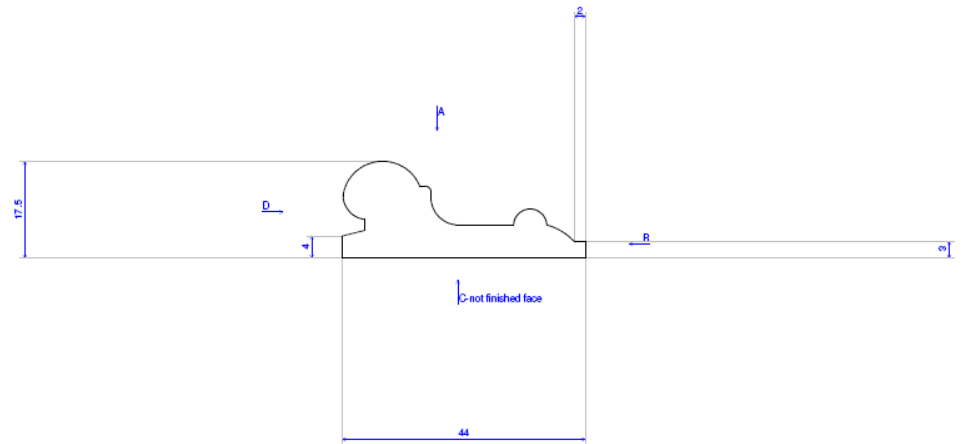

Manufactured to Order

Picture Rail 1

Description	Product Code	Pack Qty	Thickness (mm)	Width (mm)	Length (mm)
Picture Rail 1	SP0504	To Order	18	44	To Order

The mark of responsible forestry

W Howard Limited