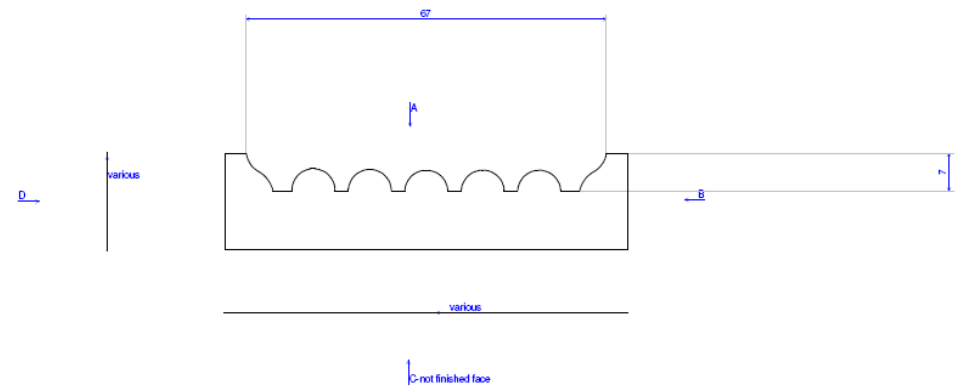

Manufactured to Order

Reeded 2

Description	Product Code	Pack Qty	Thickness (mm)	Width (mm)	Length (mm)
Reeded 2	SP1051	To Order	To order	88	To Order

The mark of responsible forestry

W Howard Limited

The Leading Edge in MDF Moulding