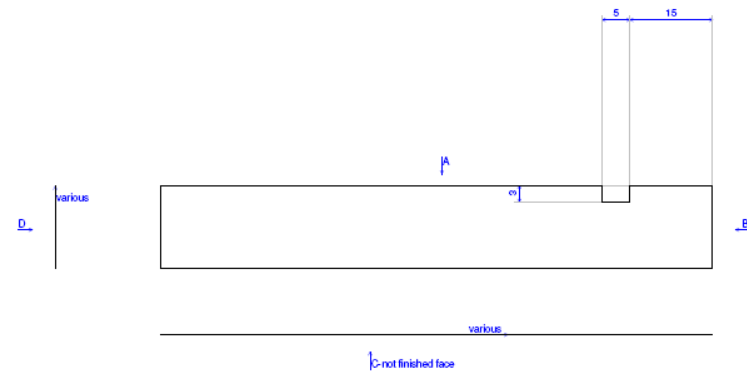

Manufactured to Order

Square and Grooved

Description	Product Code	Pack Qty	Thickness (mm)	Width (mm)	Length (mm)
Square and Grooved	SP	To Order	To order	To order	To Order

The mark of responsible forestry