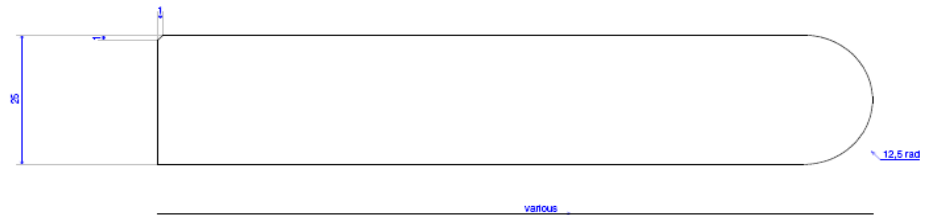

Veneered Window Board

Description	Product Code	Pack Qty	Thickness (mm)	Width (mm)	Length (mm)
Window Board	WBV3MR18144AWOUL4400	Single	18	144	4400
Window Board	WBV3MR18194AWOUL4400	Single	18	194	4400
Window Board	WBV1MR25219AWOUL3660	Single	25	219	3660
Window Board	WBV1MR25244AWOUL3660	Single	25	244	3660
	American Black Oak Unfinished				
Window Board	WBV1MR25219ABWUL3660	Single	25	219	3660
Window Board	WBV1MR25244ABWUL3660	Single	25	244	3660

18mm

25mm

The mark of responsible forestry

W Howard Limited
The Leading Edge in MDF Moulding
Lower Green lane, Astley, Manchester M29 7JZ
Tel: +44(0)1942 881900 Fax: +44(0)1942 891544
Email: info@whoward.co.uk
www.primermould.co.uk