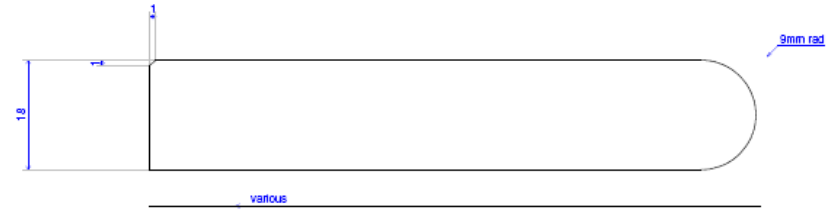

Veneered Window Board

Description	Product Code	Pack Qty	Thickness (mm)	Width (mm)	Length (mm)
Window Board	WBV3MR18144AWOUL4400	Single	18	144	4400
Window Board	WBV3MR18194AWOUL4400	Single	18	194	4400
Window Board	WBV1MR25219AWOUL3660	Single	25	219	3660
Window Board	WBV1MR25244AWOUL3660	Single	25	244	3660
	American Black Oak Unfinished				
Window Board	WBV1MR25219ABWUL3660	Single	25	219	3660
Window Board	WBV1MR25244ABWUL3660	Single	25	244	3660

18mm