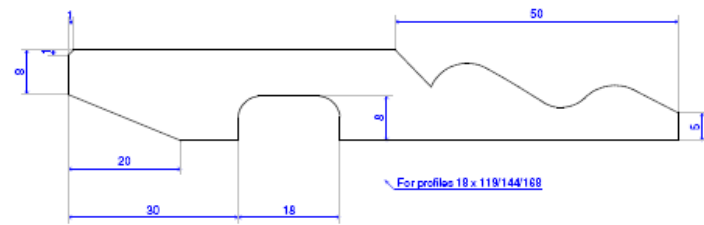

Veneered Skirting Boards and Architraves

Ogee

Description	Product Code	Pack Qty	Thickness (mm)	Width (mm)	Length (mm)
American White Oak Unfinished					
Ogee	OGV1MR18068AWOUL4400	Single	18	68	4400
Ogee	OGV1MR18094AWOUL4400	Single	18	94	4400
Ogee	OGV1MR18119AWOUL4400	Single	18	119	4400
Ogee	OGV1MR18144AWOUL4400	Single	18	144	4400
Ogee	OGV1MR18168AWOUL4400	Single	18	168	4400
American Black Walnut Unfinished					
Ogee	OGV1MR18068ABWUL4400	Single	18	68	4400
Ogee	OGV1MR18094ABWUL4400	Single	18	94	4400
Ogee	OGV1MR18119ABWUL4400	Single	18	119	4400
Ogee	OGV1MR18144ABWUL4400	Single	18	144	4400
Ogee	OGV1MR18168ABWUL4400	Single	18	168	4400