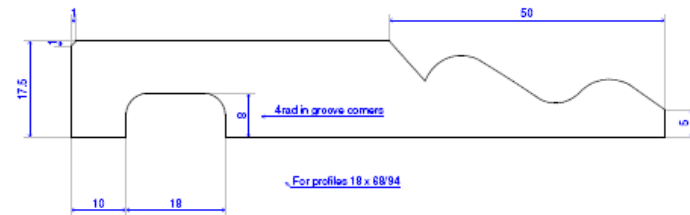

Veneered Skirting Boards and Architraves

Ogee

Description	Product Code	Pack Qty	Thickness (mm)	Width (mm)	Length (mm)
American White Oak Unfinished					
Ogee	OGV1MR18068AWOUL4400	Single	18	68	4400
Ogee	OGV1MR18094AWOUL4400	Single	18	94	4400
Ogee	OGV1MR18119AWOUL4400	Single	18	119	4400
Ogee	OGV1MR18144AWOUL4400	Single	18	144	4400
Ogee	OGV1MR18168AWOUL4400	Single	18	168	4400
American Black Walnut Unfinished					
Ogee	OGV1MR18068ABWUL4400	Single	18	68	4400
Ogee	OGV1MR18094ABWUL4400	Single	18	94	4400
Ogee	OGV1MR18119ABWUL4400	Single	18	119	4400
Ogee	OGV1MR18144ABWUL4400	Single	18	144	4400
Ogee	OGV1MR18168ABWUL4400	Single	18	168	4400