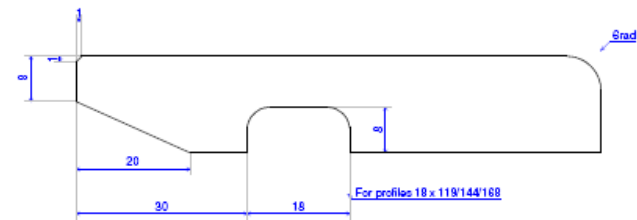

Veneered Skirting Boards and Architraves

Rounded One Edge

Description	Product Code	Pack Qty	Thickness (mm)	Width (mm)	Length (mm)
	American White Oak unfinished				
Rounded One Edge	R106VMR18068AWOUL4400	Single pieces	18	68	4400
Rounded One Edge	R106VMR18094AWOUL4400	Single pieces	18	94	4400
Rounded One Edge	R106VMR18144AWOUL4400	Single pieces	18	144	4400
	American Black Walnut Unfinished				
Rounded one Edge	R106VMR18068ABWUL4400	Single	18	68	4400
Rounded one Edge	R106VMR18094ABWUL4400	Single	18	94	4400
Rounded one Edge	R106VMR18144ABWUL4400	Single	18	144	4400