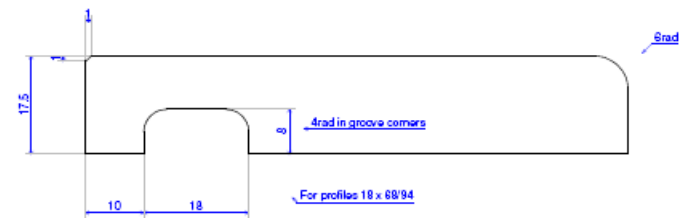

Veneered Skirting Boards and Architraves

Rounded One Edge

Description	Product Code	Pack Qty	Thickness (mm)	Width (mm)	Length (mm)
	American White Oak unfinished				
Rounded One Edge	R106VMR18068AWOUL4400	Single pieces	18	68	4400
Rounded One Edge	R106VMR18094AWOUL4400	Single pieces	18	94	4400
Rounded One Edge	R106VMR18144AWOUL4400	Single pieces	18	144	4400
	American Black Walnut Unfinished				
Rounded one Edge	R106VMR18068ABWUL4400	Single	18	68	4400
Rounded one Edge	R106VMR18094ABWUL4400	Single	18	94	4400
Rounded one Edge	R106VMR18144ABWUL4400	Single	18	144	4400