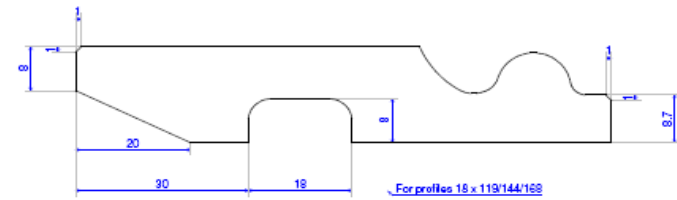

Veneered Skirting Boards and Architraves

Torus

Description	Product Code	Pack Qty	Thickness (mm)	Width (mm)	Length (mm)
Torus	TRV1MR18068AWOUL4400	Single	18	68	4400
Torus	TRV1MR18119AWOUL4400	Single	18	119	4400
Torus	TRV1MR18144AWOUL4400	Single	18	144	4400
Torus	TRV1MR18168AWOUL4400	Single	18	168	4400