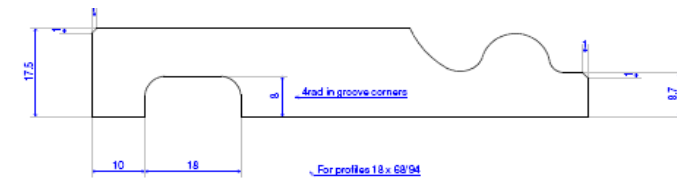

Veneered Skirting Boards and Architraves

Torus

Description	Product Code	Pack Qty	Thickness (mm)	Width (mm)	Length (mm)
Torus	TRV1MR18068AWOUL4400	Single	18	68	4400
Torus	TRV1MR18119AWOUL4400	Single	18	119	4400
Torus	TRV1MR18144AWOUL4400	Single	18	144	4400
Torus	TRV1MR18168AWOUL4400	Single	18	168	4400