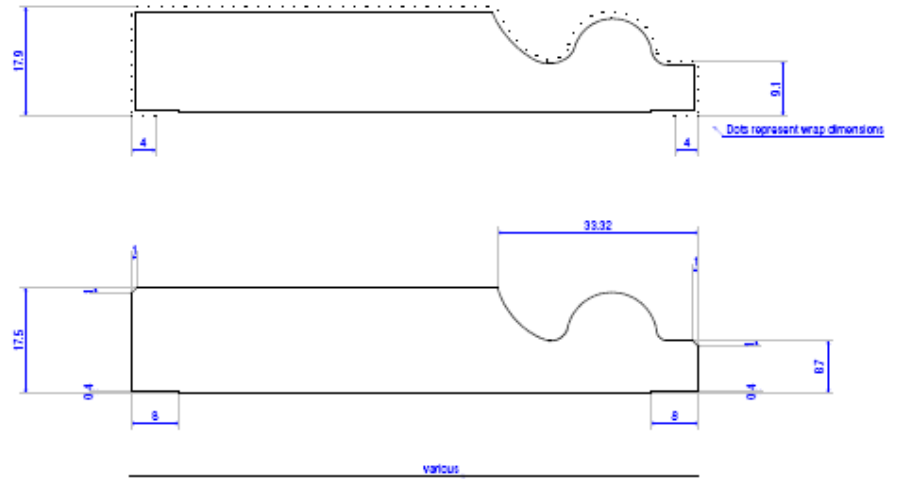

## Torus

Description	Product Code	Pack Qty	Thickness (mm)	Width (mm)	Length (mm)
Torus	TRV1MR18068AWOUL4200	Single pieces	18	68	4200
Torus	TRV1MR18119AWOUL4200	Single pieces	18	119	4200
Torus	TRV1MR18144AWOUL4200	Single pieces	18	144	4200
Torus	TRV1MR18168AWOUL4200	Single pieces	18	168	4200