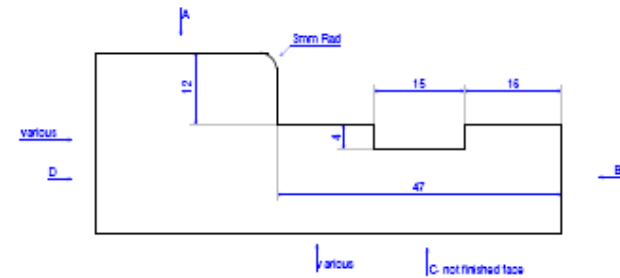

Door Casings

Fire Rated FD30

Description	Product Code	Pack Qty	Thickness (mm)	Width (mm)	Length (mm)
Door Casing FD30	FC2A	20(min)	30	To order	Sets

The mark of responsible forestry
SA-COC-1335

© 1996 FSC A.C.