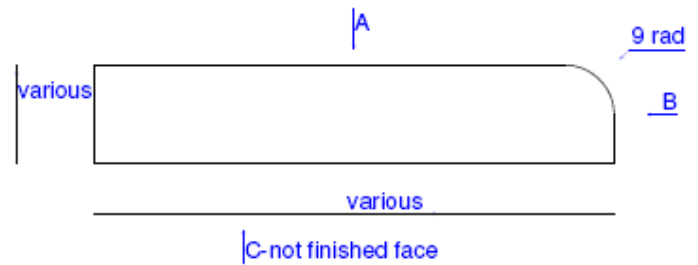

# Skirting Boards and Architraves

## Rounded One Edge

Description	Product Code	Pack Qty	Thickness (mm)	Width (mm)	Length (mm)
Rounded 1 Edge	R109MR12044P5490	528	12	44	5490
Rounded 1 Edge	R109MR12068P5490	336	12	68	5490
Rounded 1 edge	R109MR12094P5490	250	12	94	5490