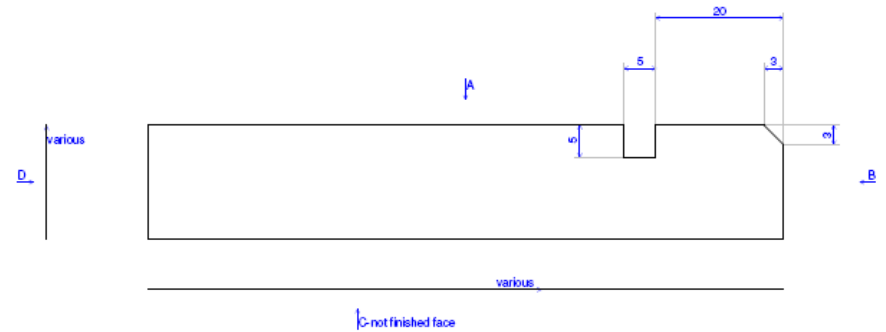

## Chamfered with single groove

Description	Product Code	Pack Qty	Thickness (mm)	Width (mm)	Length (mm)
Chamfered with single groove	SP	To Order	To order	To order	To Order

The mark of responsible forestry  
SA-COC-1335