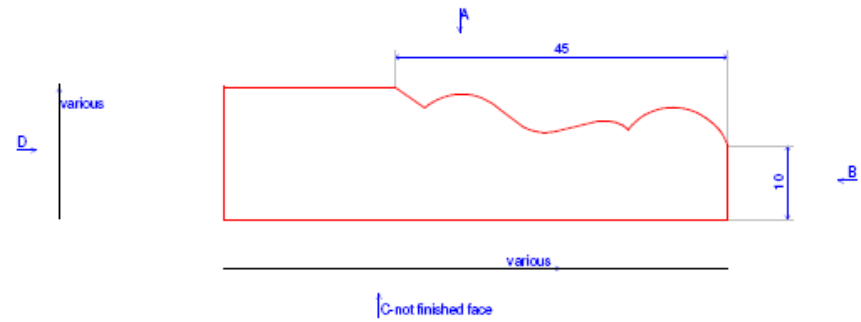

## Moulded

Description	Product Code	Pack Qty	Thickness (mm)	Width (mm)	Length (mm)
Moulded	SP1945/SP1948	To Order	To order	To order	To Order

The mark of responsible forestry  
SA-COC-1335

© 1996 FSC A.C.